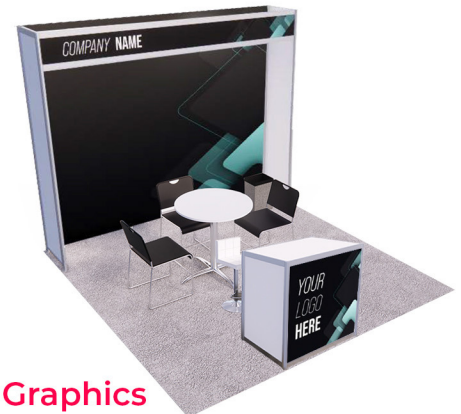

BOOTH PACKAGES

Regular

5'x10' Turnkey #1 Price per Booth

- (1) One Meter Cabinet
- (1) White Stool
- (1) Wastebasket

With Graphics

Early Bird (Until June 30th, 2026)	With Graphics
\$1,170	\$1,380

Note: a corner booth incurs an additional 10% of the total amount.

10' x 10' Turnkey #2 Price per Booth

- (1) 10' W x 8' H Structure w/ (1) Logo Header
- (1) 10' x 10' Grey Carpet
- (1) 30" x 30" H Round Table
- (3) Black Chairs
- (1) Wastebasket
- (1) One Meter Cabinet
- (1) White Stool

Regular

Early Bird (Until June 30th, 2026)	With Graphics
\$3,300	\$5,525

With Graphics

Note: a corner booth incurs an additional 10% of the total amount.

BOOTH PACKAGES

10' x 20' Turnkey #3 Price per Booth

Regular

With Graphics

(1) 20' W x 8' H Structure w/ (2) Logo Header

(1) 10' x 20' Grey Carpet

(2) 30" x 30" H Round Table

(6) Black Chairs

(1) Wastebasket

(1) One Meter Cabinet