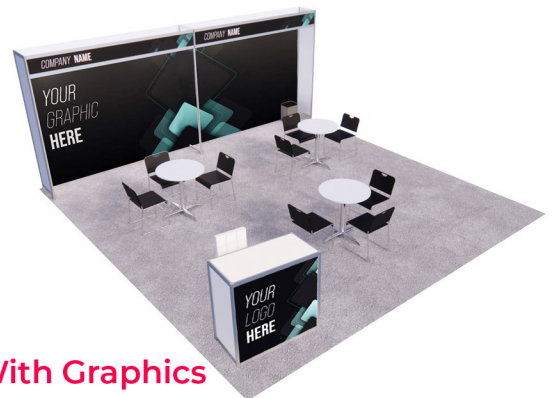

Regular

With Graphics

(1) 20' W x 8' H Structure w/ (2) Logo Header

(1) 10' x 20' Grey Carpet

(2) 30" x 30" H Round Table

(6) Black Chairs

(1) Wastebasket

(1) One Meter Cabinet

(1) 20' x 20' Grey Carpet

(3) 30" x 30" H Round Table

(9) Black Chairs

(1) Wastebasket

(1) One Meter Cabinet

(1) White Stool

Regular

With Graphics